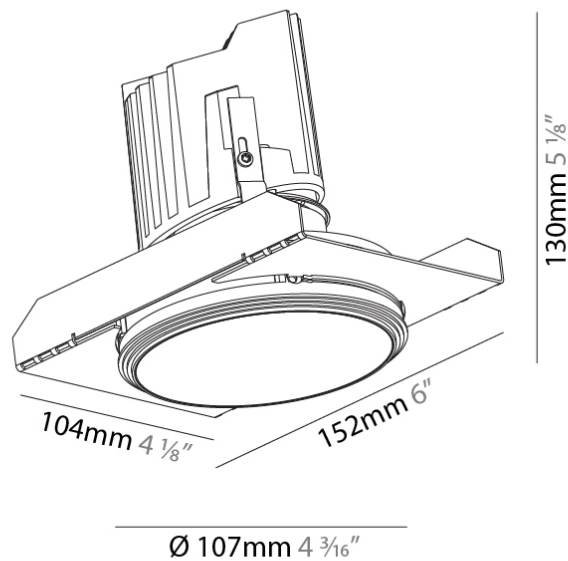

ELECTRICAL

Lamp Type: LED (Zhaga Standard)
Input Wattage (W): 13
Total Output Wattage (W): 11.8
Dimming: Tri-Mode (Non-Dimming and Phase Dimming (120Vac only) and 0-10V Dimming)
Driver Included: No
Driver Location: Recessed Housing
Driver Type: Constant Current - Universal
Driver Class: Class 2
Housing: See components
Input Voltage (V): 120 - 277
Constant Current (MA): 350

LED

Number of LEDs: 1
Color Temperature (°K): 2700 / 3000 / 3500 / 4000
Max. Delivered Lumen (lm): 876 / 909 / 955 / 974
Nominal Lumen (lm): 1304 / 1352 / 1421 / 1450
CRI: >90 CRI
Efficiency (%): 87.9 / 88.4 / 87.9
Lamp Life (hrs): 50000
Upon Request: RGB-W Tunable White Special Color Temperature Special LED

OPTICAL

Reflector°: 18 / 42 / 60
Optic°: Lens Pack - No Lens / Linear Spread Lens / Honeycomb / Spread Lens
Upon Request: Special Beam Angles

RATINGS AND CERTIFICATIONS

382, F 416-247-9319, www.zaneen.com

Not to be used in conjunction with other models at the end of the existing Model #. For assistance on 'custom' specifications, contact zteam@zaneen.com. In a constant effort to supply the best product, we reserve the right to change specifications or materials without notice. The most recent specification sheets are found at zaneen.com

IP rating: IP20